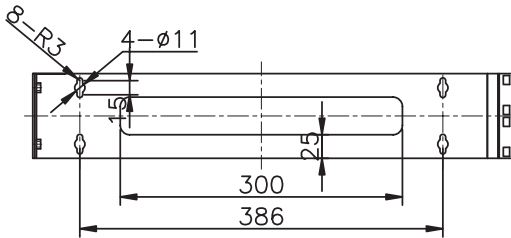

# Wall Mount Brackets

- 19" standard rack mount
- 3 different sizes
- With hinge and removable arm
- Eliminates the need for full-sized racks
- Color: Black
- Great alternative to a full size rack

Model No.	Size	Width (mm)	Depth (mm)	Height (mm)	Packing Dimension W*D*H (mm)
BRK-2U	2RU	486	300	89	516*330*119
BRK-3U	3RU			133	516*330*163
BRK-4U	4RU			178	516*330*208