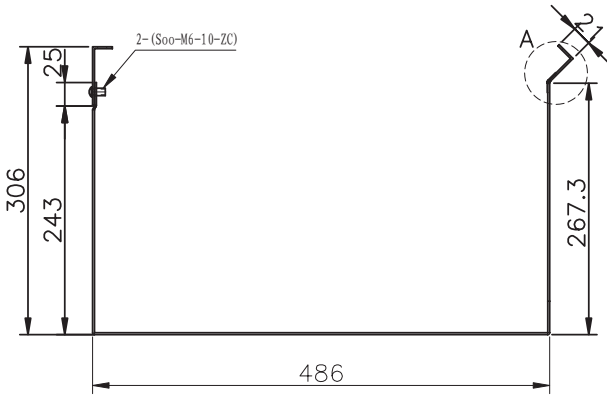

# Wall Mount Brackets

- 19" standard rack mount
- 3 different sizes
- With hinge and removable arm
- Eliminates the need for full-sized racks
- Color: Black
- Great alternative to a full size rack

Model No.	Size	Width (mm)	Depth (mm)	Height (mm)	Packing Dimension W*D*H (mm)
BRK-2U	2RU	486	300	89	516*330*119
BRK-3U	3RU			133	516*330*163
BRK-4U	4RU			178	516*330*208