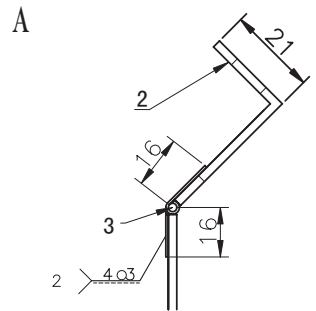

# Wall Mount Brackets

- 19" standard rack mount
- 3 different sizes
- With hinge and removable arm
- Eliminates the need for full-sized racks
- Color: Black
- Great alternative to a full size rack

Model No.	Size	Width (mm)	Depth (mm)	Height (mm)	Packing Dimension W*D*H (mm)
BRK-2U	2RU	486	300	89	516*330*119
BRK-3U	3RU			133	516*330*163
BRK-4U	4RU			178	516*330*208