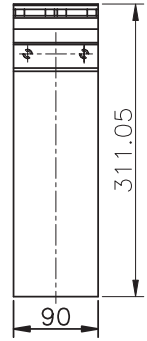

# Wall Mount Brackets

- 19" standard rack mount
- 3 different sizes
- With hinge and removable arm
- Eliminates the need for full-sized racks
- Color: Black
- Great alternative to a full size rack

Model No.	Size	Width (mm)	Depth (mm)	Height (mm)	Packing Dimension W*D*H (mm)
BRK-2U	2RU	486	300	89	516*330*119
BRK-3U	3RU			133	516*330*163
BRK-4U	4RU			178	516*330*208